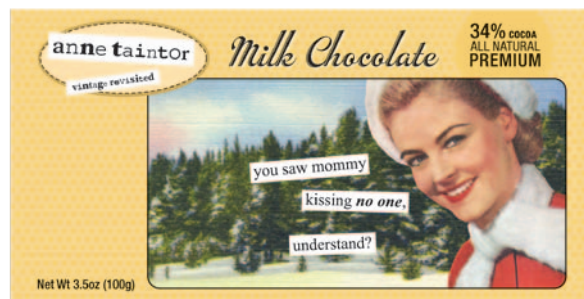

anne taintor

vintage revisited

Chocolate

ALL NATURAL PREMIUM

Since 1985 Anne Taintor has been making smart people smile with her popular line of products featuring wry, outspoken women from vintage magazine ads. These discerning ladies won't eat just any bar of chocolate. It has to be creamy, delicious and *rich*. See what else these taste arbiters are up to at www.AnneTaintor.com.

DREAM #00116
Milk Chocolate

LAUGHTER #00114
Dark Chocolate

SOMEBODY SAY #00117
Milk Chocolate

CHOCOHOLIC #00115
Dark Chocolate

CHRISTMAS #00118
Milk Chocolate

HECK YEAH #00211
Dark Chocolate

KISSING #00210
Milk Chocolate